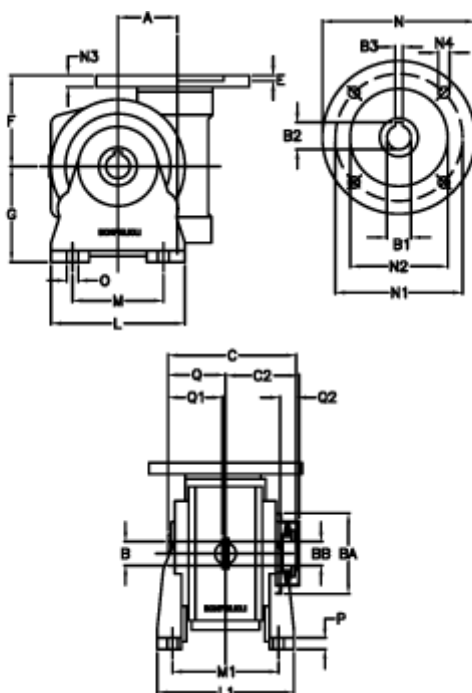

Article number: 390204902833216

Description: Worm Gear with Torque Limiter
VF 49-L1-V-28 P80B5

Measures

a	= 49.50	C2	= 63,5	M1	= 98.5	Q	= 51.0
B	= 25	Description	= VF 49V-xx-80B14	N	= 120	Q1	= 41
B1 E7	= 19	E	= 3.0	N1	= 100	Q2	= 15
B2	= 21.8	F	= 70	N2	= 80		
B3 H9	= 6	g	= 82	N3	= 10.0		
BA	= 63	L	= 110	N4	= 7		
BB H7	= 14	L1	= 124.0	O	= 8.5		
C	= 105	m	= 63	P	= 12		